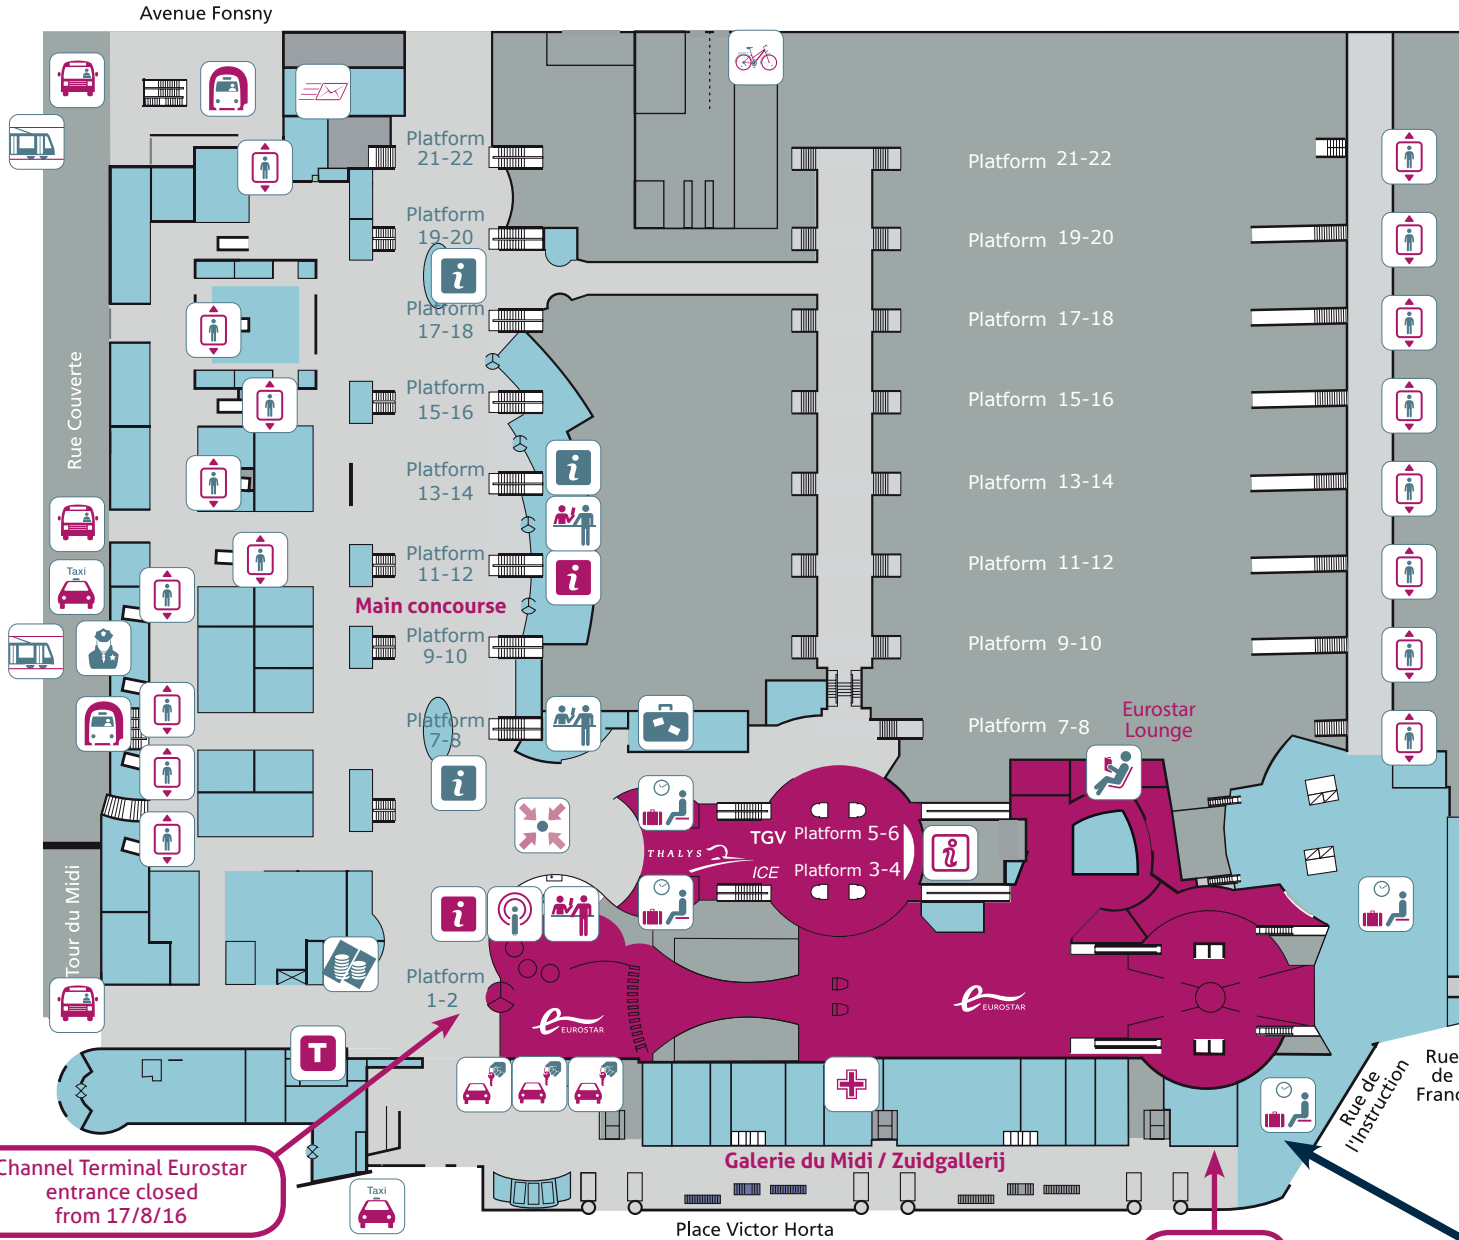

Bruxelles-Midi / Brussel Zuid (Brussels, Belgium)

- Railteam Info point
 - Lift
 - Business lounge
 - Waiting area
 - Meeting point
 - International boarding area
-
- Ticket offices**
- Travel Centre (national and international tickets)
 - Out of hours ticket desk (national tickets)
 - Departure Today Zone (international tickets)
-
- Info points**
- National Rail
 - International Rail
 - Thalys info point
-
- Services**
- Police
 - Tourist Office
 - Bureau de change
 - Pharmacy
 - Post office
 - Baggage Storage
-
- Transport**
- Taxis
 - Metro
 - Tram
 - Bus
 - Car rental
 - Bicycle hire
 - Parking

Channel Terminal Eurostar entrance closed from 17/8/16

Proximus Center

New entrance Channel Terminal Eurostar